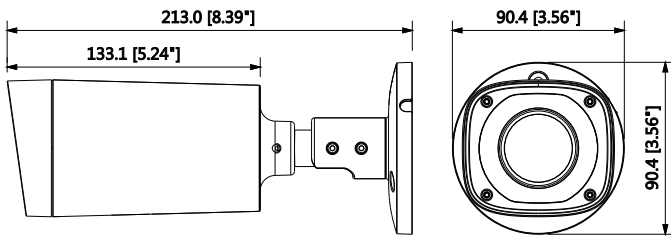

Construction

Casing	Metal
Dimensions	72mm×80mm×212.8mm ((2.8" x 3.1"x 8.4"))
Net Weight	0.685Kg (1.51lb)
Gross Weight	0.86Kg (1.90lb)

Dimensions

Veilux Inc

802 Greenview Dr. Suite 200, Grand Prairie TX. 75050 USA
Toll Free: 1-800-510-6528 Direct: (+1) 214 635-4855 Fax: (+1) 214 988-2858
sales@veilux.net www.veilux.net